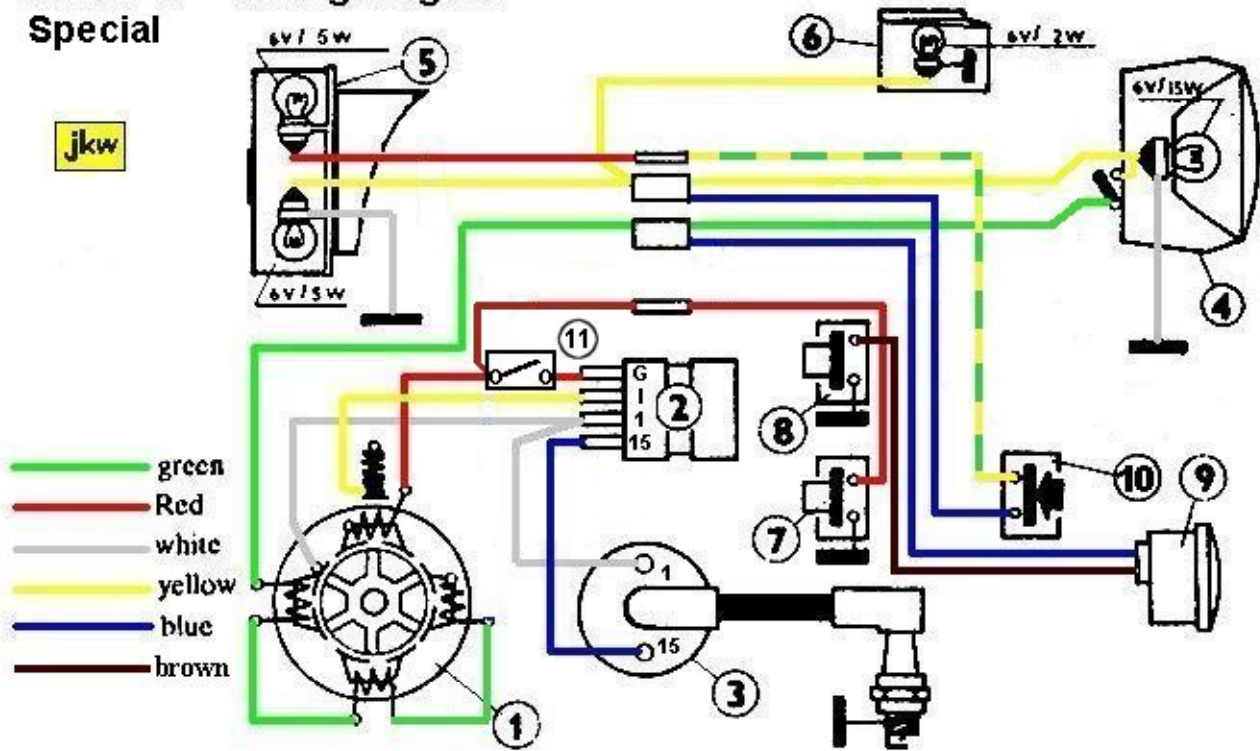

**Jawa 225
Special**

Wiring Diagram

jkw

1. Alternator 2. Thyristor ignition unit 3. Ignition coil 4. Headlamp 5. Tail lamp 6. Speedometer
 7. Engine kill switch *plus additional:-* 8. Horn button 9. Horn 10. Front brake stop switch
 11. Key switch